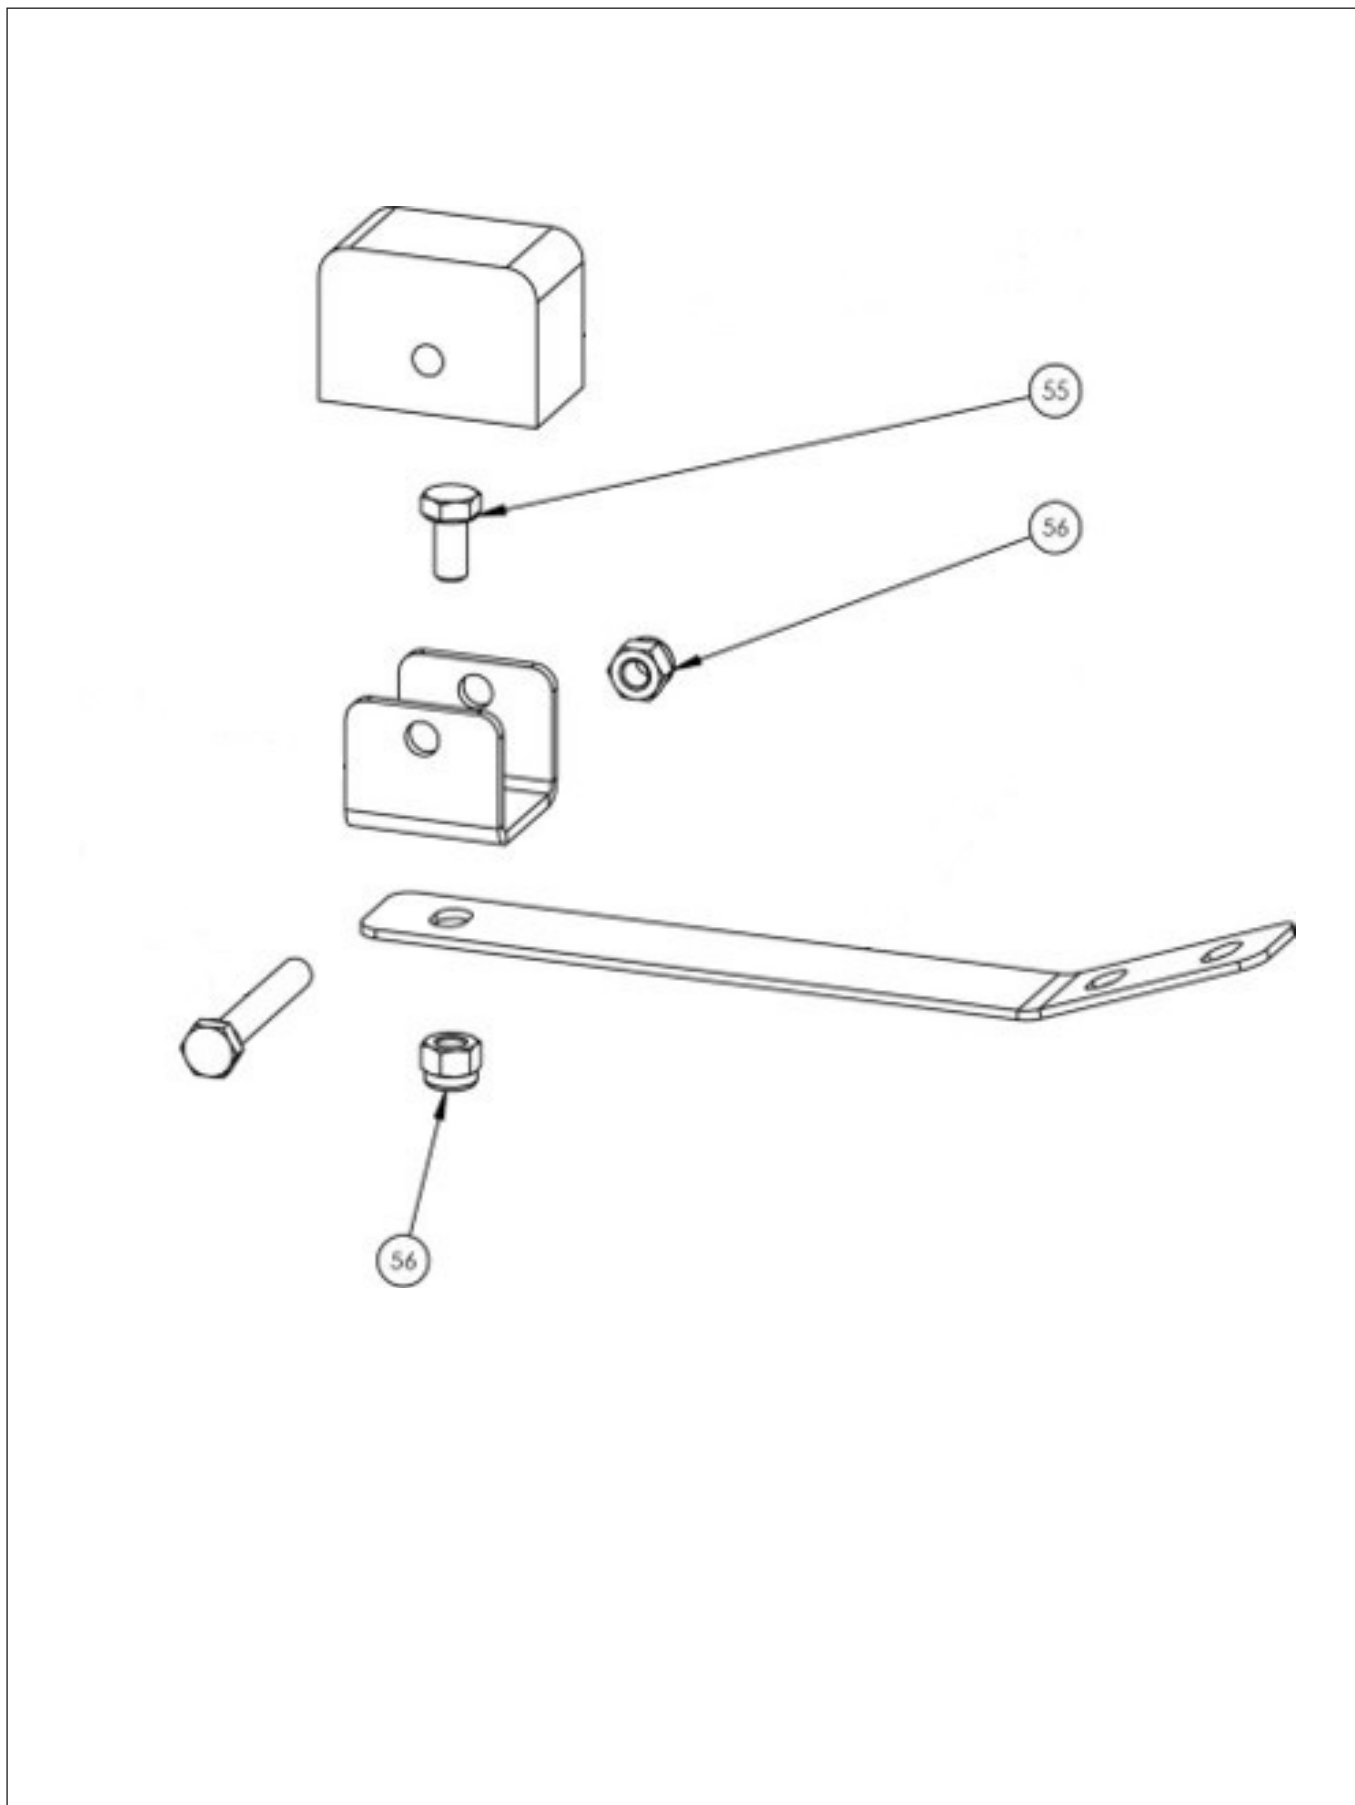

SPIRAL DOUGH KNEADER - Parts list -Bowl / Mechanism

Pos.		Code	Description	V	W&T	Ref.	Notes	S/N break
2	0DF268	CIL00023	BOWL L33					
3	0KQ394	CIL00093	BEARING 6205 2RS		X			
4	0DF233	CIL00075	SHARED BOWL SUPPORT					
5	0DF234	CIL00067	BOWL SUPPORT SHAFT					
6	0DF235	CIL00080	BOWL CROWN		X			
37	0KQ524	BIL00035	FLAT WASHER 8 ZN					
38	0D2329	BIL00034	HEX HEAD SCREW M8 x 30 ZN					

SPIRAL DOUGH KNEADER - Parts list - Spiral / Mechanism

Pos.	Code	Item	Description	V	W&T	Ref.	Notes	S/N break
39	0DF259	CIL00072	SPIRAL SUPPORT					
40	0D0035	CIL00091	BEARING 6202 2RS		X			
41	0DF277	CIL00029	SPIRAL L33					
42	0KQ486	BIL00005	ROLL PIN 6 x 30					
43	0DF261	CIL00083	SPIRAL PINION		X			
44	0D0630	BIL00036	FLAT WASHER 8 x 24 ZN					
45	0D0498	BIL00030	HEX HEAD SCREW M8 x 16 ZN					
46	0D0559	BIL00020	M8x8 POINT GRUB SCREW UNPROCESSED					

SPIRAL DOUGH KNEADER - Parts list - Tensioner

Pos.	Code	Item	Description	V	W&T	Ref.	Notes	S/N break
55	0D0537	BIL00013	HEX HEAD SCREW M5 x 10 ZN					
56	0D0500	BIL00010	SELF-LOCKING NUT M5 ZN					

SPIRAL DOUGH KNEADER - Exploded view - Microswitch