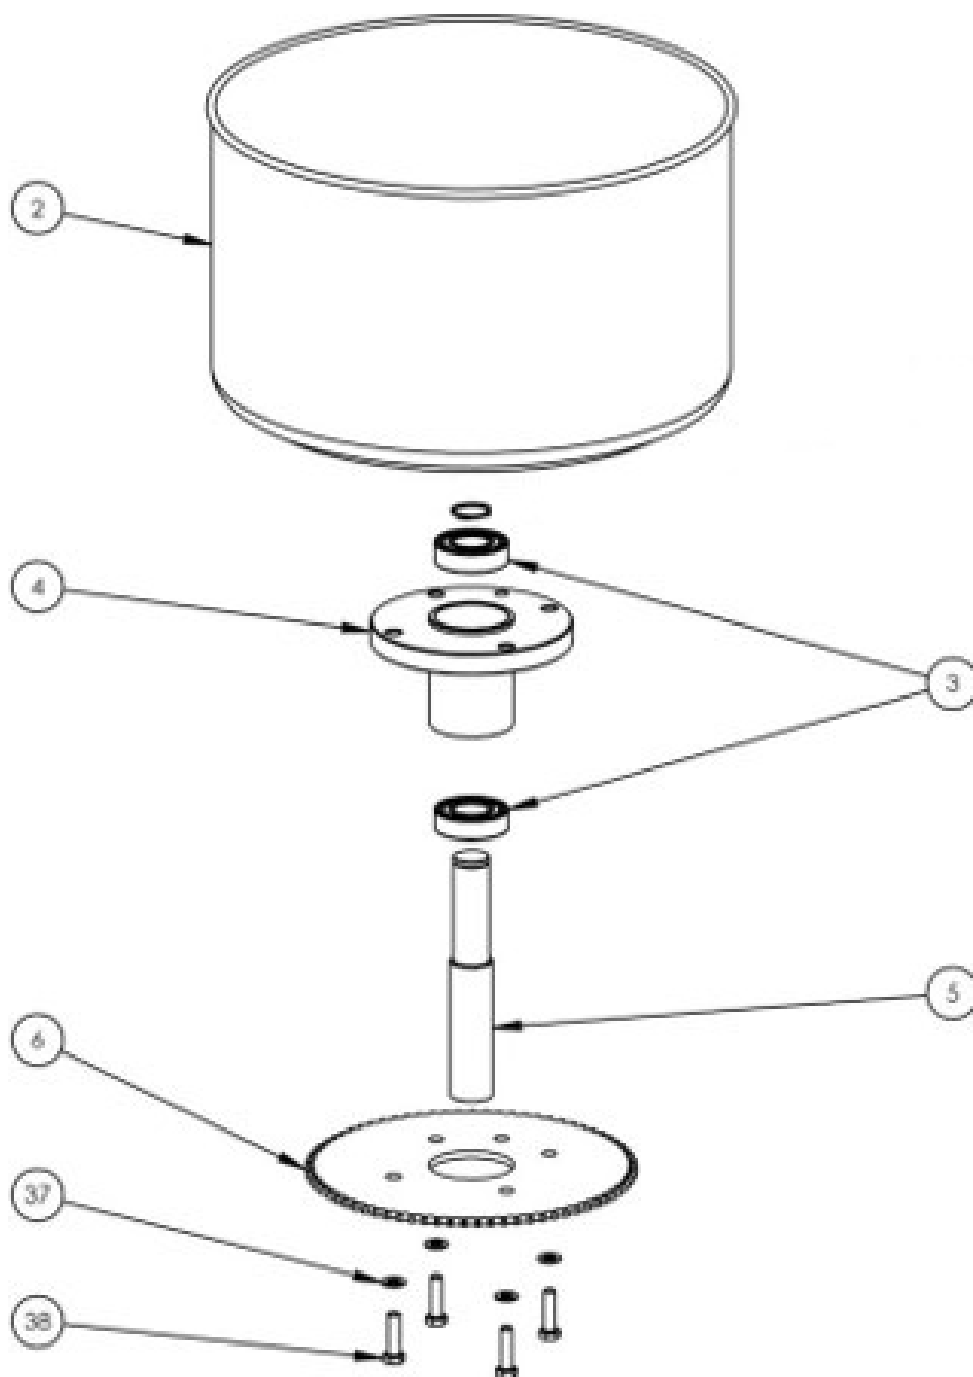

SPIRAL DOUGH KNEADER - Parts list -Bowl / Mechanism

Pos.		Code	Description	V	W&T	Ref.	Notes	S/N break
2	0DF268	CIL00023	BOWL L33					
3	0KQ394	CIL00093	BEARING 6205 2RS		X			
4	0DF233	CIL00075	SHARED BOWL SUPPORT					
5	0DF234	CIL00067	BOWL SUPPORT SHAFT					
6	0DF235	CIL00080	BOWL CROWN		X			
37	0KQ524	BIL00035	FLAT WASHER 8 ZN					
38	0D2329	BIL00034	HEX HEAD SCREW M8 x 30 ZN					

SPIRAL DOUGH KNEADER - Parts list - Tensioner

Pos.	Code	Item	Description	V	W&T	Ref.	Notes	S/N break
55	0D0537	BIL00013	HEX HEAD SCREW M5 x 10 ZN					
56	0D0500	BIL00010	SELF-LOCKING NUT M5 ZN					

SPIRAL DOUGH KNEADER - Exploded view - Microswitch