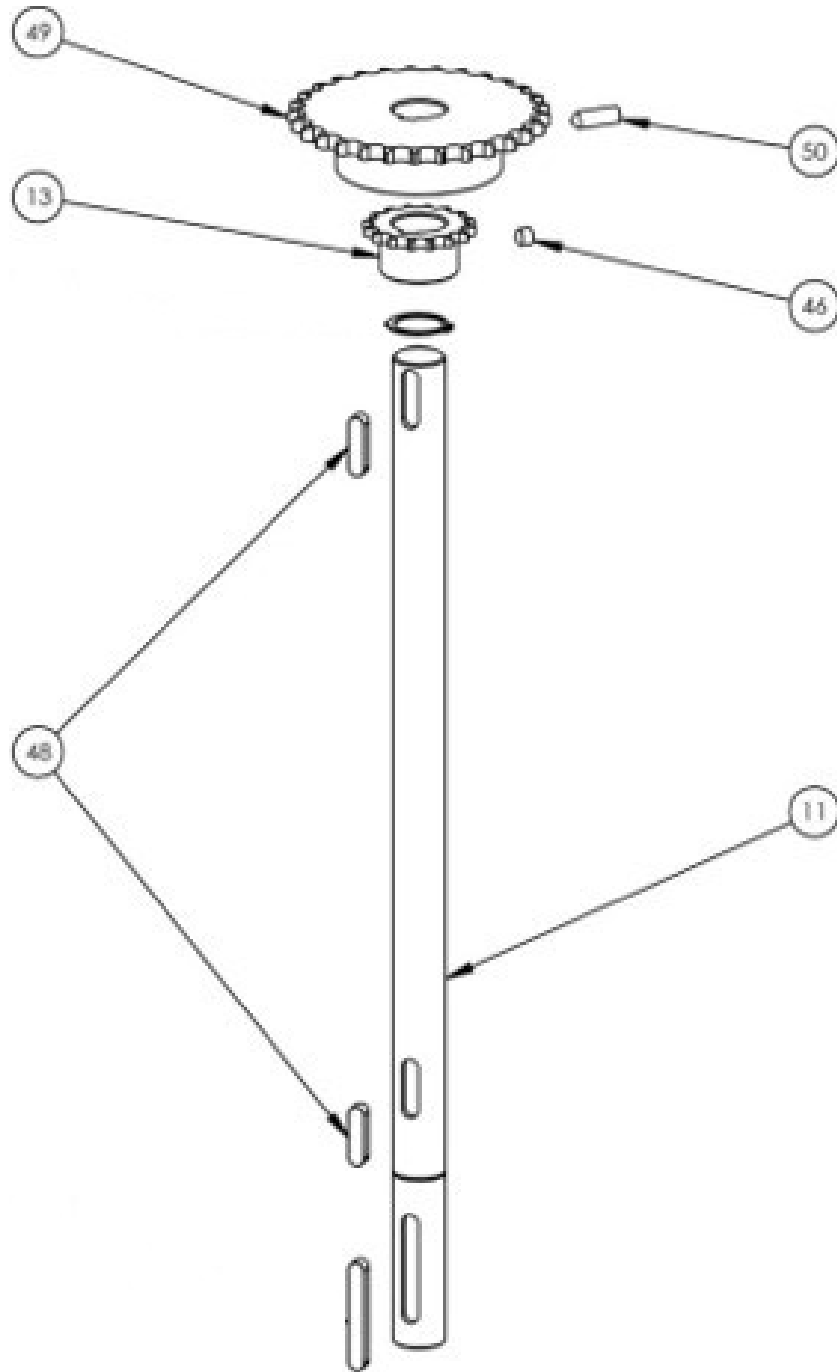

SPIRAL DOUGH KNEADER - Parts list - Spiral / Mechanism

Pos.	Code	Item	Description	V	W&T	Ref.	Notes	S/N break
39	0DF259	CIL00072	SPIRAL SUPPORT					
40	0D0035	CIL00091	BEARING 6202 2RS		X			
41	0DF277	CIL00029	SPIRAL L33					
42	0KQ486	BIL00005	ROLL PIN 6 x 30					
43	0DF261	CIL00083	SPIRAL PINION		X			
44	0D0630	BIL00036	FLAT WASHER 8 x 24 ZN					
45	0D0498	BIL00030	HEX HEAD SCREW M8 x 16 ZN					
46	0D0559	BIL00020	M8x8 POINT GRUB SCREW UNPROCESSED