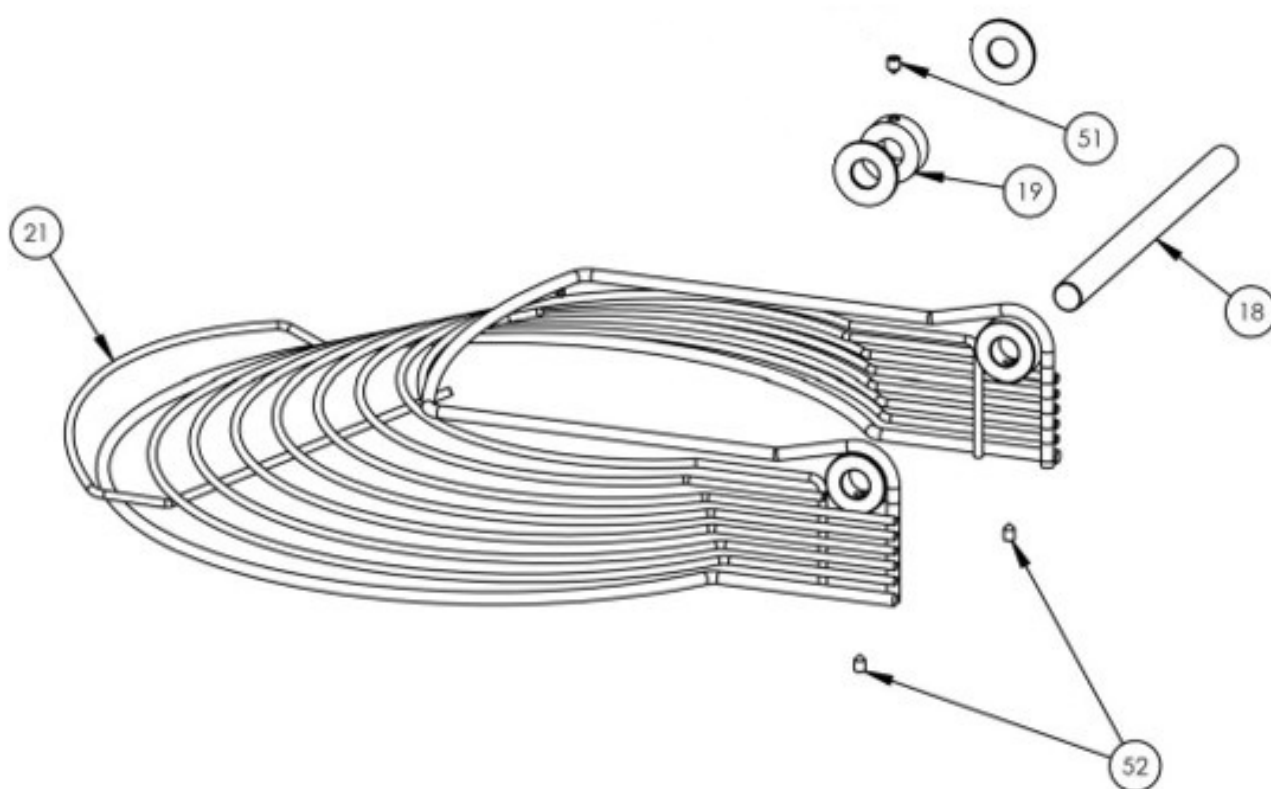

SPIRAL DOUGH KNEADER - Parts list - Shaft / Mechanism

Pos.	Code	Item	Description	V	W&T	Ref.	Notes	S/N break
11	0DF269	CIL00063	DRIVE SHAFT L33					
13	0DF242	CIL00088	BOWL DRIVE PINION		X			
46	0D0559	BIL00020	M8x8 POINT GRUB SCREW UNPROCESSED					
48	0KQ487	BIL00002	INTERLOCKING TAB 8 x 30					
49	0DF263	CIL00137	SPIRAL DRIVE PINION		X			
50	0D0553	BIL00021	M8 x 25 POINT GRUB SCREW UNPROCESSED