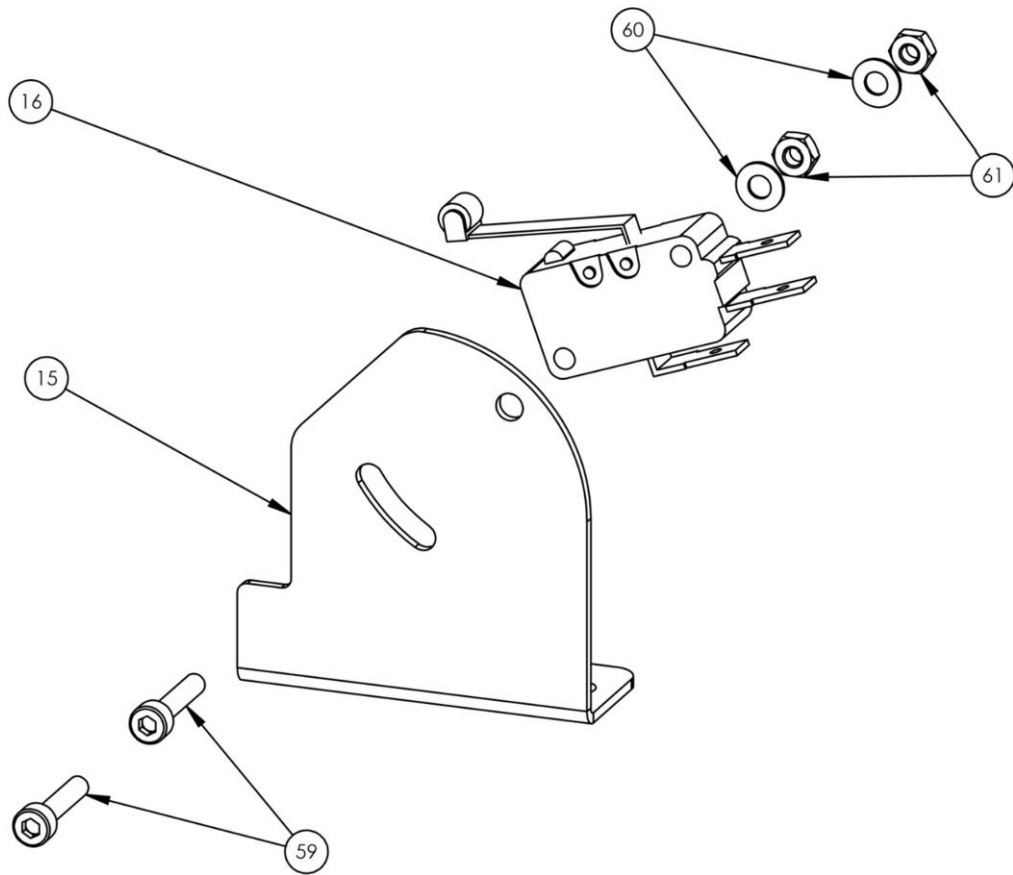

SPIRAL DOUGH KNEADER - Parts list - Shaft / Mechanism

Pos.	Code	Item	Description	V	W&T	Ref.	Notes	S/N break
11	0DF269	CIL00063	DRIVE SHAFT L33					
13	0DF242	CIL00088	BOWL DRIVE PINION		X			
46	0D0559	BIL00020	M8x8 POINT GRUB SCREW UNPROCESSED					
48	0KQ487	BIL00002	INTERLOCKING TAB 8 x 30					
49	0DF263	CIL00137	SPIRAL DRIVE PINION		X			
50	0D0553	BIL00021	M8 x 25 POINT GRUB SCREW UNPROCESSED					

SPIRAL DOUGH KNEADER - Parts list - Lid

Pos.	Code	Item	Description	V	W&T	Ref.	Notes	S/N break
18	0DF245	CIL00069	LID SHAFT					
19	0DF206	CIL00038	MICROSWITCH HUB					
21	0DF271	CIL00034	LID L33					
51	0D2320	BIL00019	POINT GRUB SCREW M6 x 8 ZN					
52	0D2109	BIL00018	POINT GRUB SCREW M5 x 8 ZN					

SPIRAL DOUGH KNEADER - Parts list - Tensioner

Pos.	Code	Item	Description	V	W&T	Ref.	Notes	S/N break
55	0D0537	BIL00013	HEX HEAD SCREW M5 x 10 ZN					
56	0D0500	BIL00010	SELF-LOCKING NUT M5 ZN					

SPIRAL DOUGH KNEADER - Exploded view - Microswitch