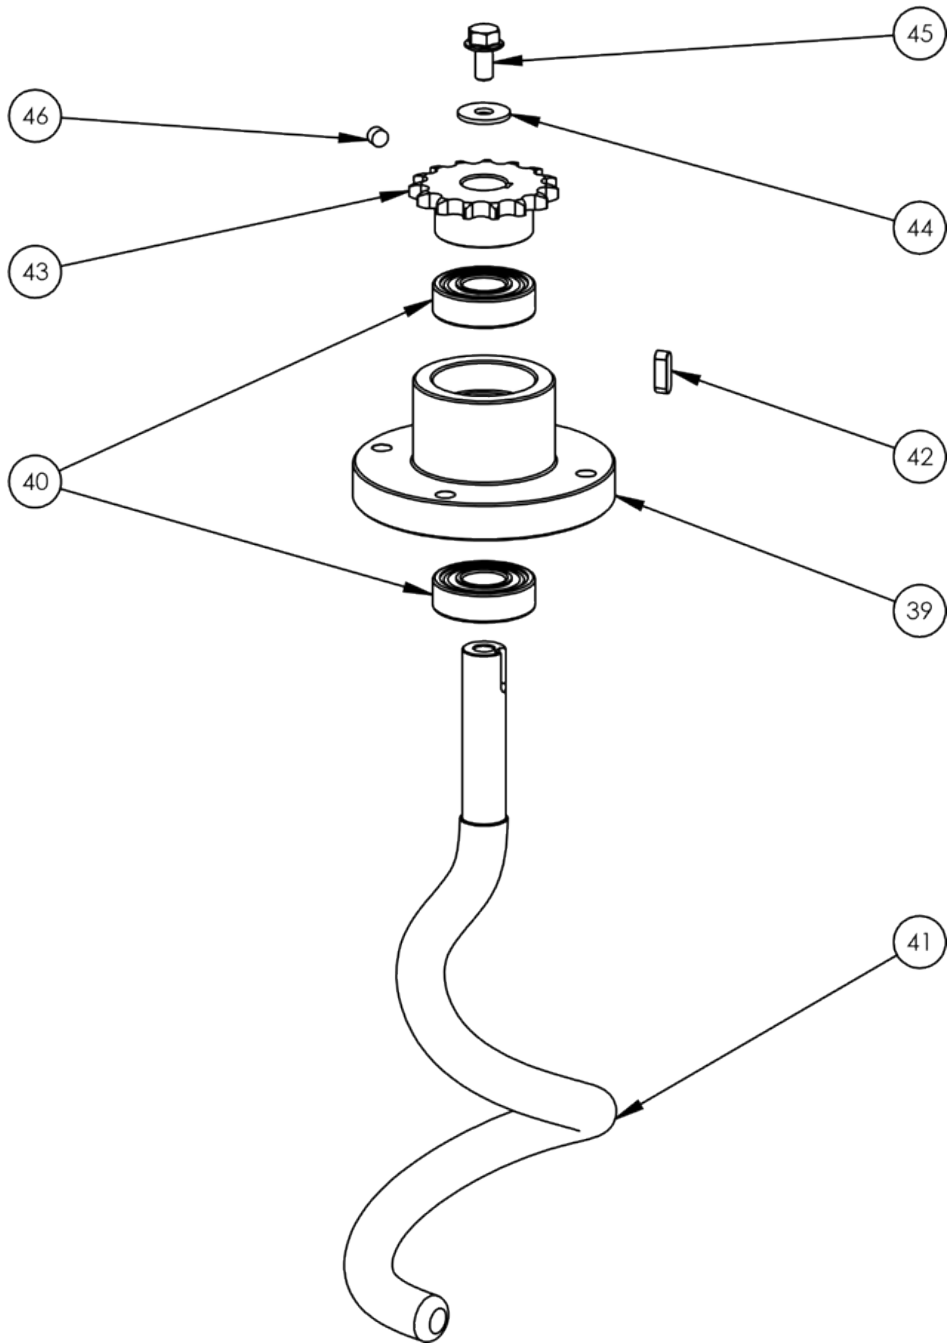

SPIRAL DOUGH KNEADER - Parts list - Structure

Pos.		Code	Description	V	W&T	Ref.	Notes	S/N break
2	0DF268	CIL00023	BOWL L33					
3	0KQ394	CIL00093	BEARING 6205 2RS		X			
4	0DF223	CIL00075	SHARED BOWL SUPPORT					
5	0DF234	CIL00067	SHARED BOWL SUPPORT SHAFT					
6	0DF235	CIL00080	BOWL CROWN					
7	0DF236	CIL00048	MOTOR	X				
8	0DF237	CIL00056	GEAR BOX	X				
9	0DF238	CIL00059	REDUCER FLANGE S63		X			
10	0DF239	CIL00078	DRIVE SHAFT SUPPORT		X			
11	0DF269	CIL00063	DRIVE SHAFT L33					
13	0DF242	CIL00088	BOWL DRIVE PINION		X			
14	0DF270	CIL00263	SPIRAL ASSEMBLY L33		X			
15	0DF244	CIL00115	MICROSWITCH BRACKET					
16	0DF203	CIL00113	MICROSWITCH D3V-166-1C5	X				
17	0DF204	CIL00123	CHAIN TENSIONER ASSEMBLY					
18	0DF245	CIL00069	LID SHAFT					
19	0DF206	CIL00038	MICROSWITCH HUB					
21	0DF271	CIL00034	LID L33					
22	0DF209	CIL00104	PLASTIC STOP SPACER 10 X 15					
23	0DF247	CIL00112	TEMPOMATIC TIMER M1 130 M10 SM-T					
24	0DF248	MANOP005	NON-GRAD. BLACK KNOB					
25	0DF249	CIL00111	BUTTON 0-1 400V					
26	0DF250	CIL00116	SPEED SELECTOR					
27	0DF251	CIL00144	SCREEN-PRINTED ADHESIVE LABEL					
28	0DF211	CIL00106	WHEEL WITH BRAKE D50 M12					
29	0DF212	CIL00107	UNBRAKED WHEEL D50 M12					
30	0DF213	CIL00119	PLASTIC CABLE GLAND M20x1.5					
34	0DF275	CIL00042	DOUGH REMOVER PIN L33					
35	0DF276	CIL00101	BOWL CHAIN L33		X			
36	0DF318	CIL00096	SPIRAL CHAIN					
83	0DF294	CIL00266	PLASTIC LID COVER L33		X			
84	0DF316	CIL00240	THREE PHASE ELECTRICAL SYSTEM BOX	X				
85	0DF375	CIL00274 + CIL00270	FUSE 4A + FUSE HOLDER	X				

SPIRAL DOUGH KNEADER - Parts list -Bowl / Mechanism

Pos.		Code	Description	V	W&T	Ref.	Notes	S/N break
2	0DF268	CIL00023	BOWL L33					
3	0KQ394	CIL00093	BEARING 6205 2RS		X			
4	0DF233	CIL00075	SHARED BOWL SUPPORT					
5	0DF234	CIL00067	BOWL SUPPORT SHAFT					
6	0DF235	CIL00080	BOWL CROWN		X			
37	0KQ524	BIL00035	FLAT WASHER 8 ZN					
38	0D2329	BIL00034	HEX HEAD SCREW M8 x 30 ZN					